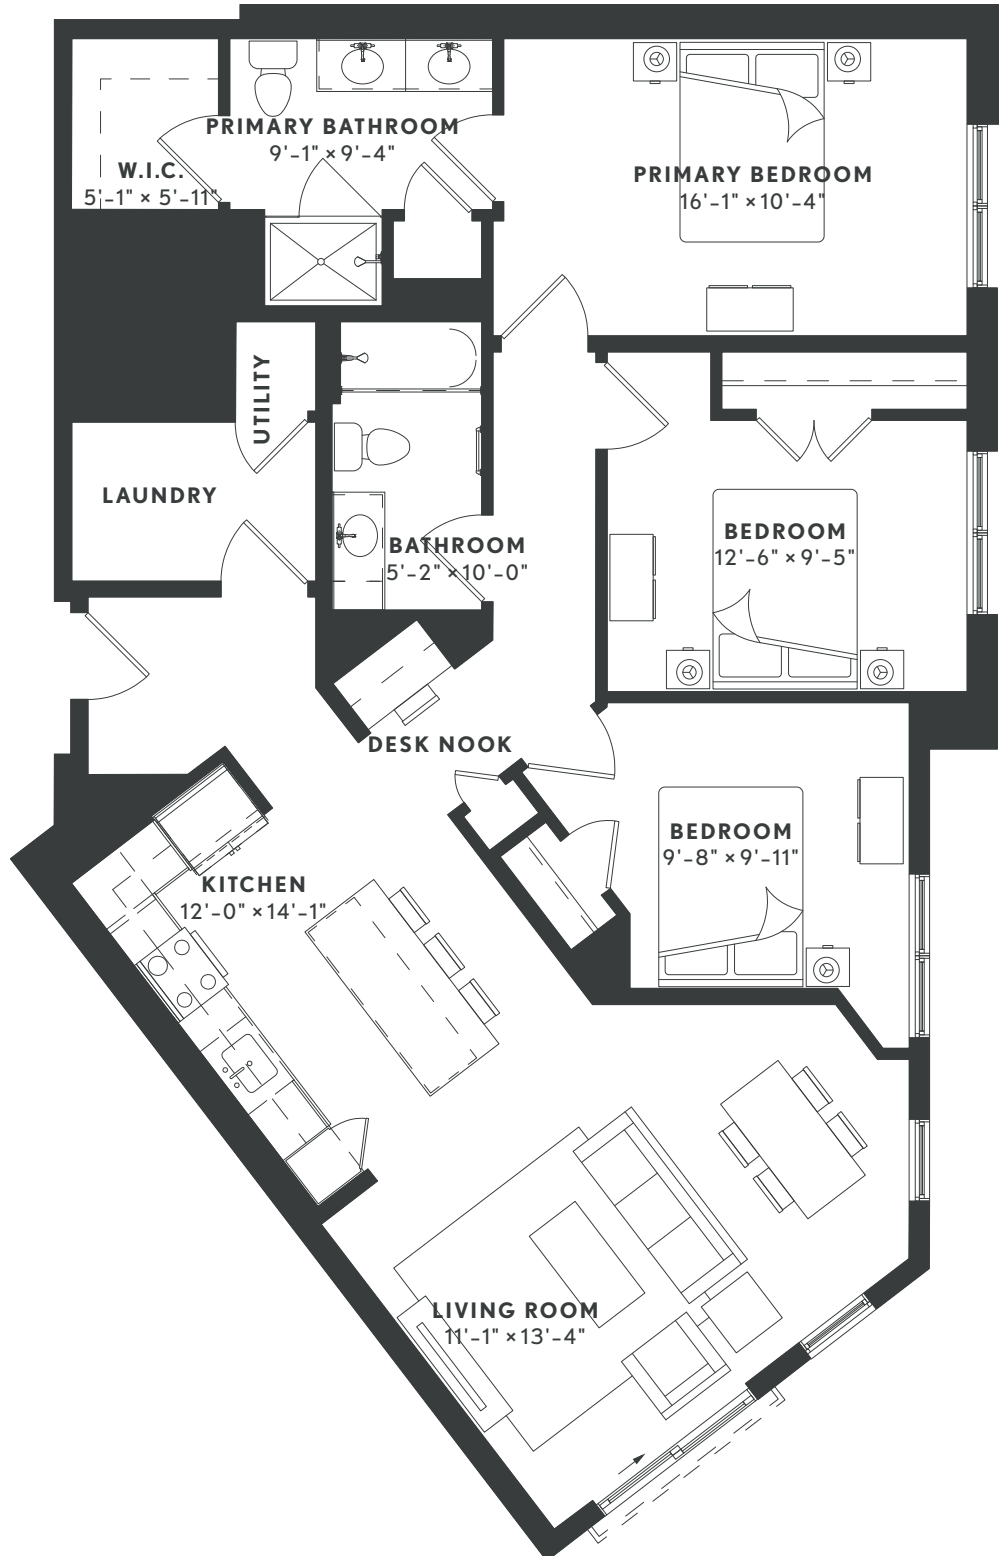

# THE DOMAINE

AT  
HAWTHORN  
ROW

C3

3 BEDROOM  
2 BATH  
1,409 SF

Floor plans are artist's rendering. All dimensions are approximate. Actual product and specifications may vary in dimension or detail. Not all features are available in every apartment. Prices and availability are subject to change.

# THE DOMAINE

AT  
HAWTHORN  
ROW

C3

3 BEDROOM  
2 BATH  
1,409 SF

■ JULIETTE

■ BALCONY / PATIO

■ TERRACE