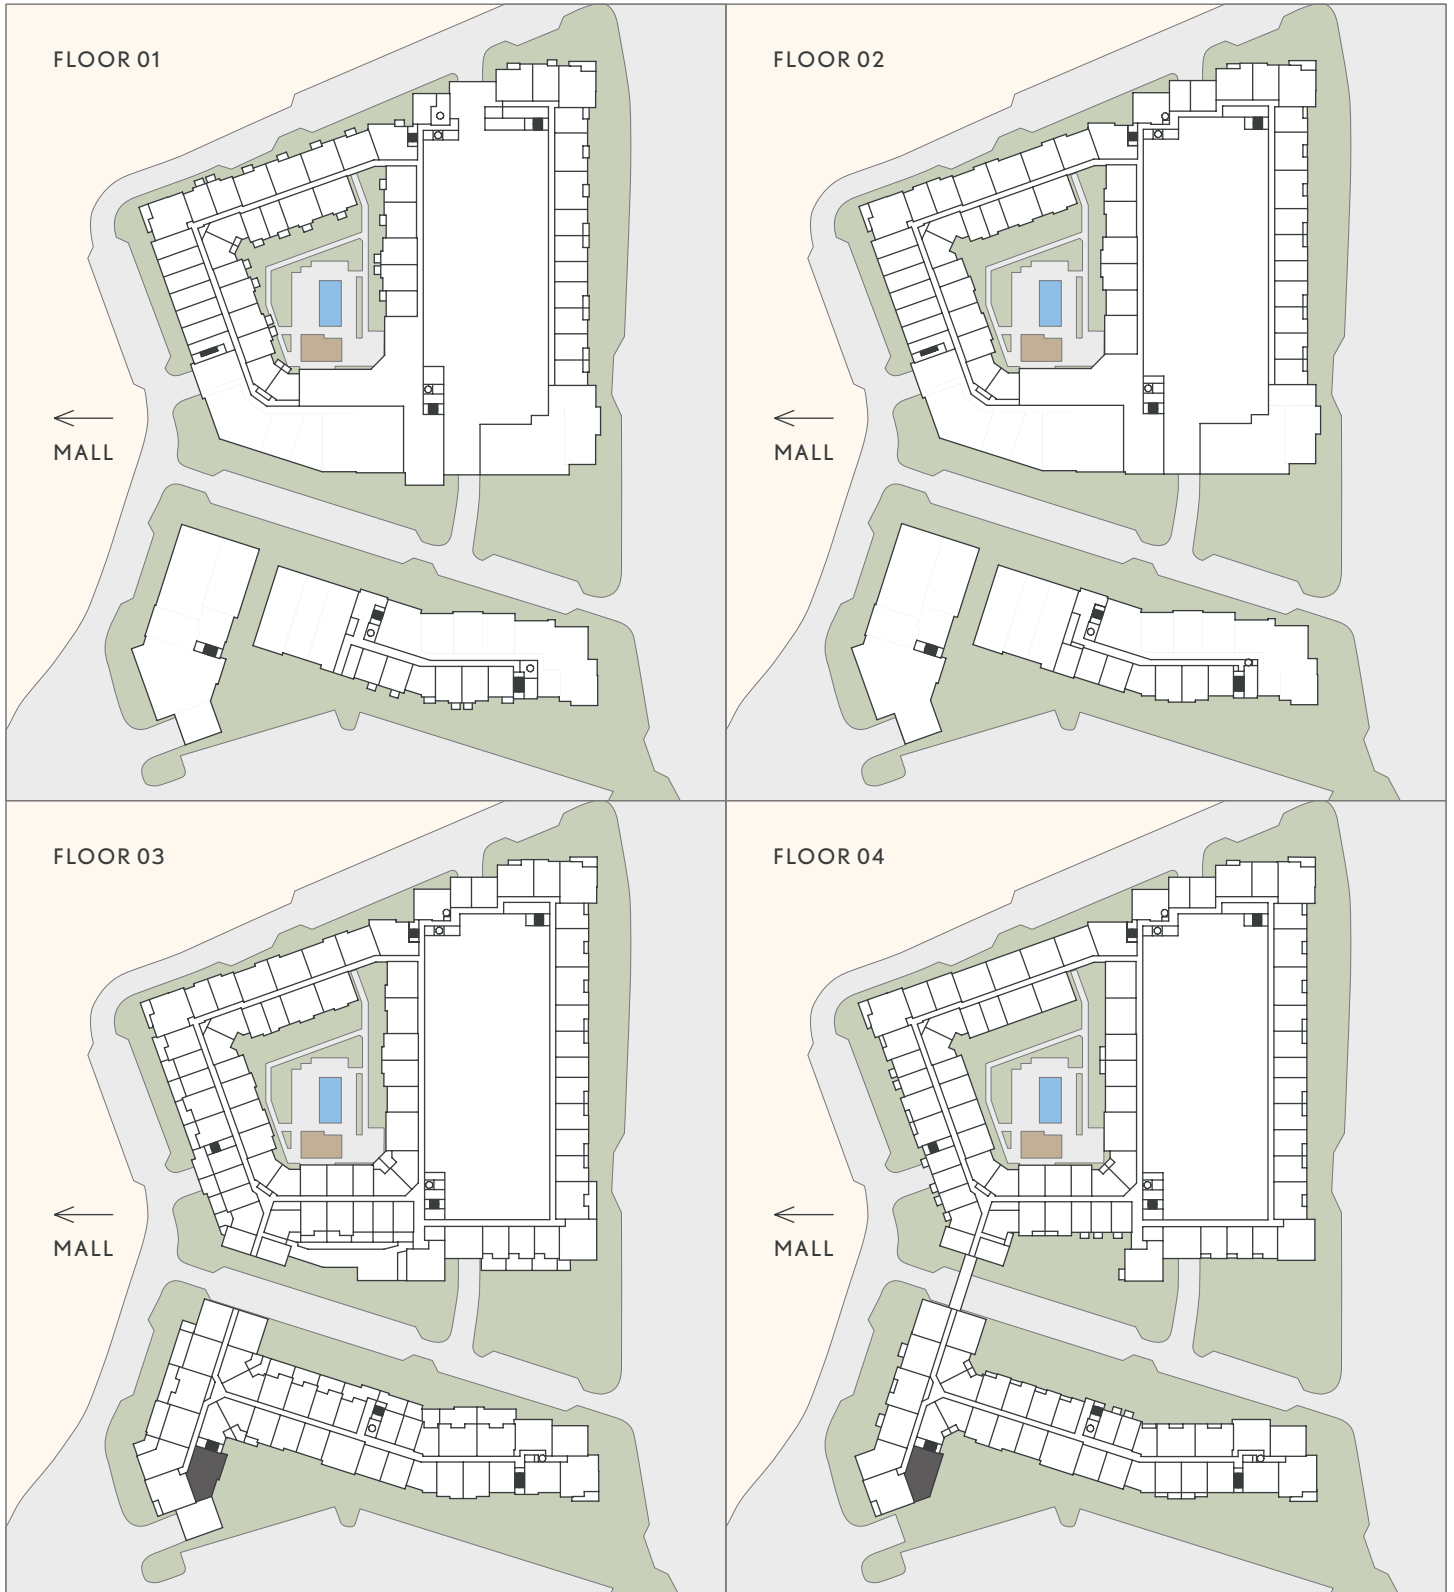

# THE DOMAINE

AT  
HAWTHORN  
ROW

C3

3 BEDROOM  
2 BATH  
1,409 SF

Floor plans are artist's rendering. All dimensions are approximate. Actual product and specifications may vary in dimension or detail. Not all features are available in every apartment. Prices and availability are subject to change.

# THE DOMAINE

AT  
HAWTHORN  
ROW

C3

3 BEDROOM  
2 BATH  
1,409 SF

■ JULIETTE

■ BALCONY / PATIO

■ TERRACE