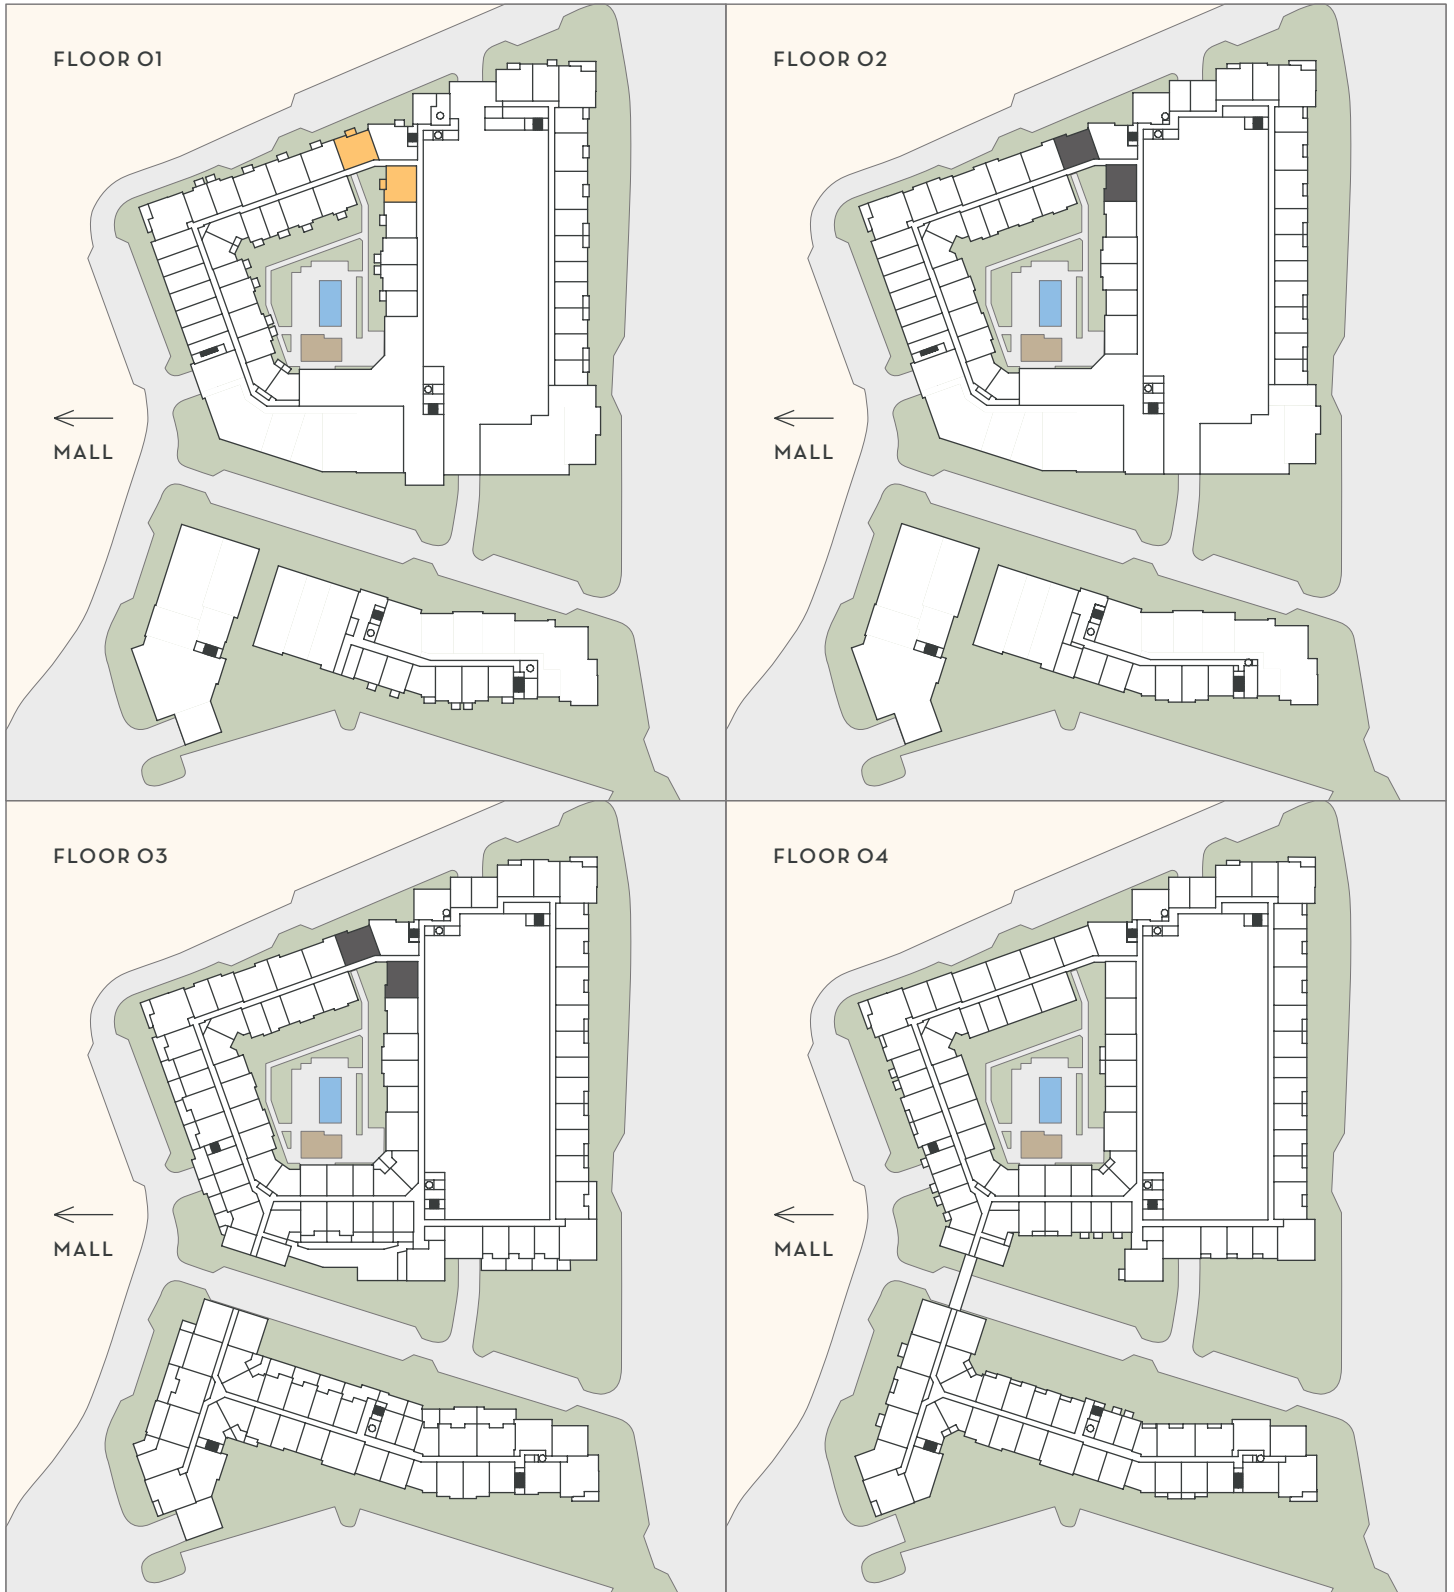

THE DOMAINE

AT
HAWTHORN
ROW

B7

2 BEDROOM
2 BATH
1,104 SF

THE DOMAINE

AT
HAWTHORN
ROW

B7

2 BEDROOM
2 BATH
1,104 SF

■ JULIETTE

■ BALCONY / PATIO

■ TERRACE