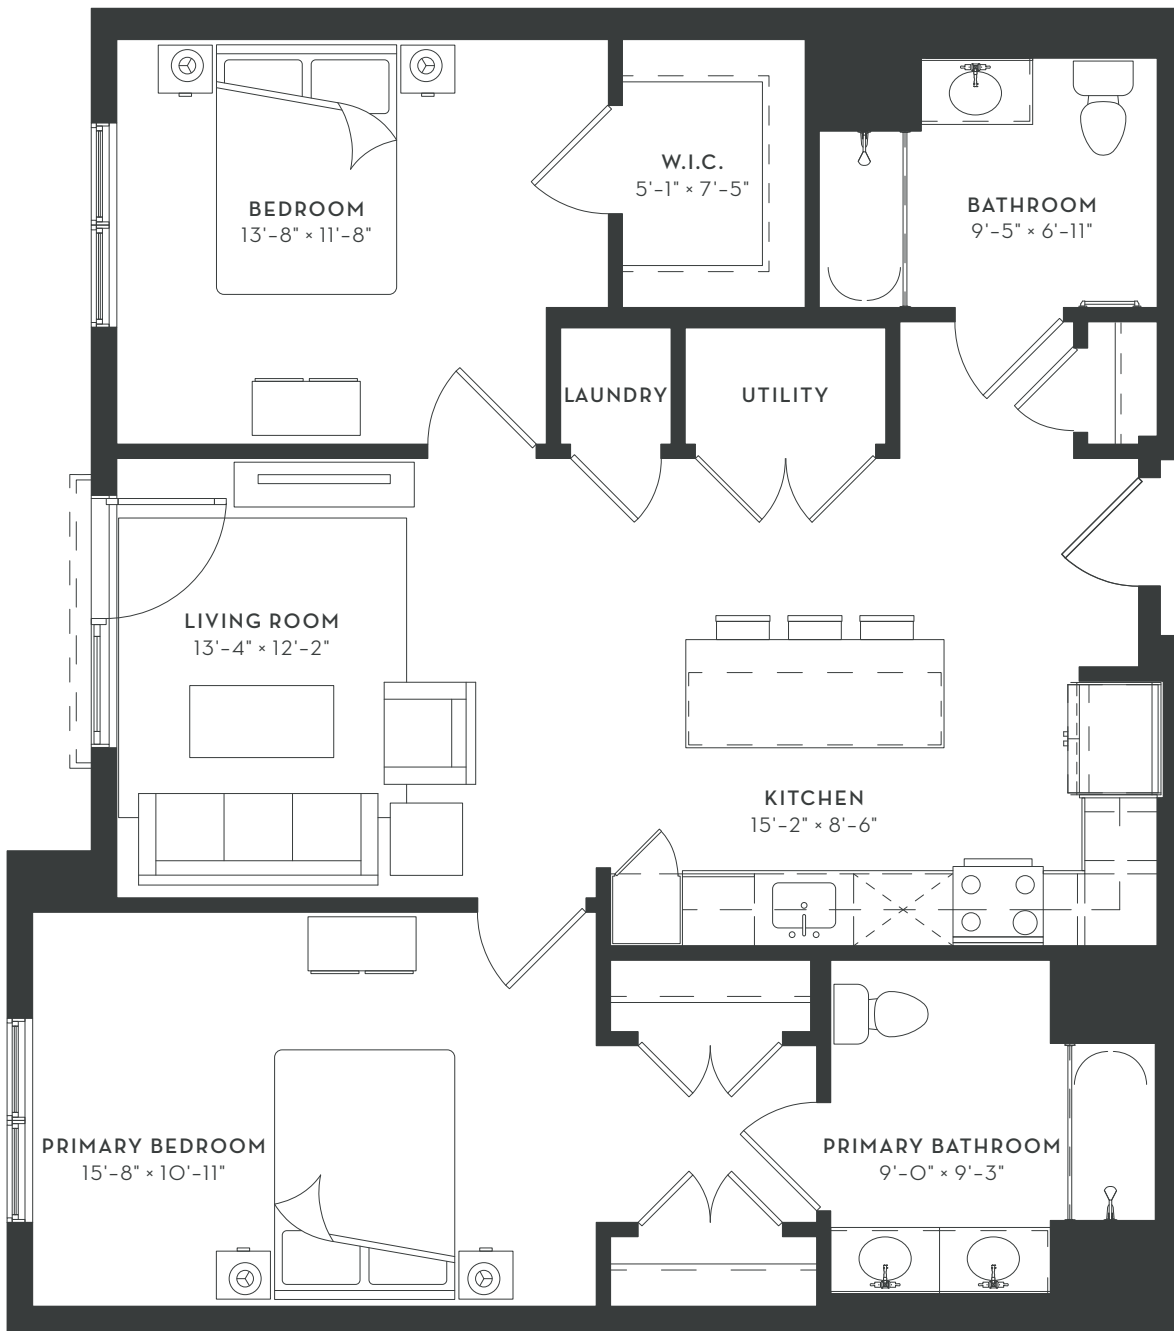

THE DOMAINE

AT
HAWTHORN
ROW

B7

2 BEDROOM
2 BATH
1,104 SF

THE DOMAINE

AT
HAWTHORN
ROW

B7

2 BEDROOM
2 BATH
1,104 SF

■ JULIETTE

■ BALCONY / PATIO

■ TERRACE