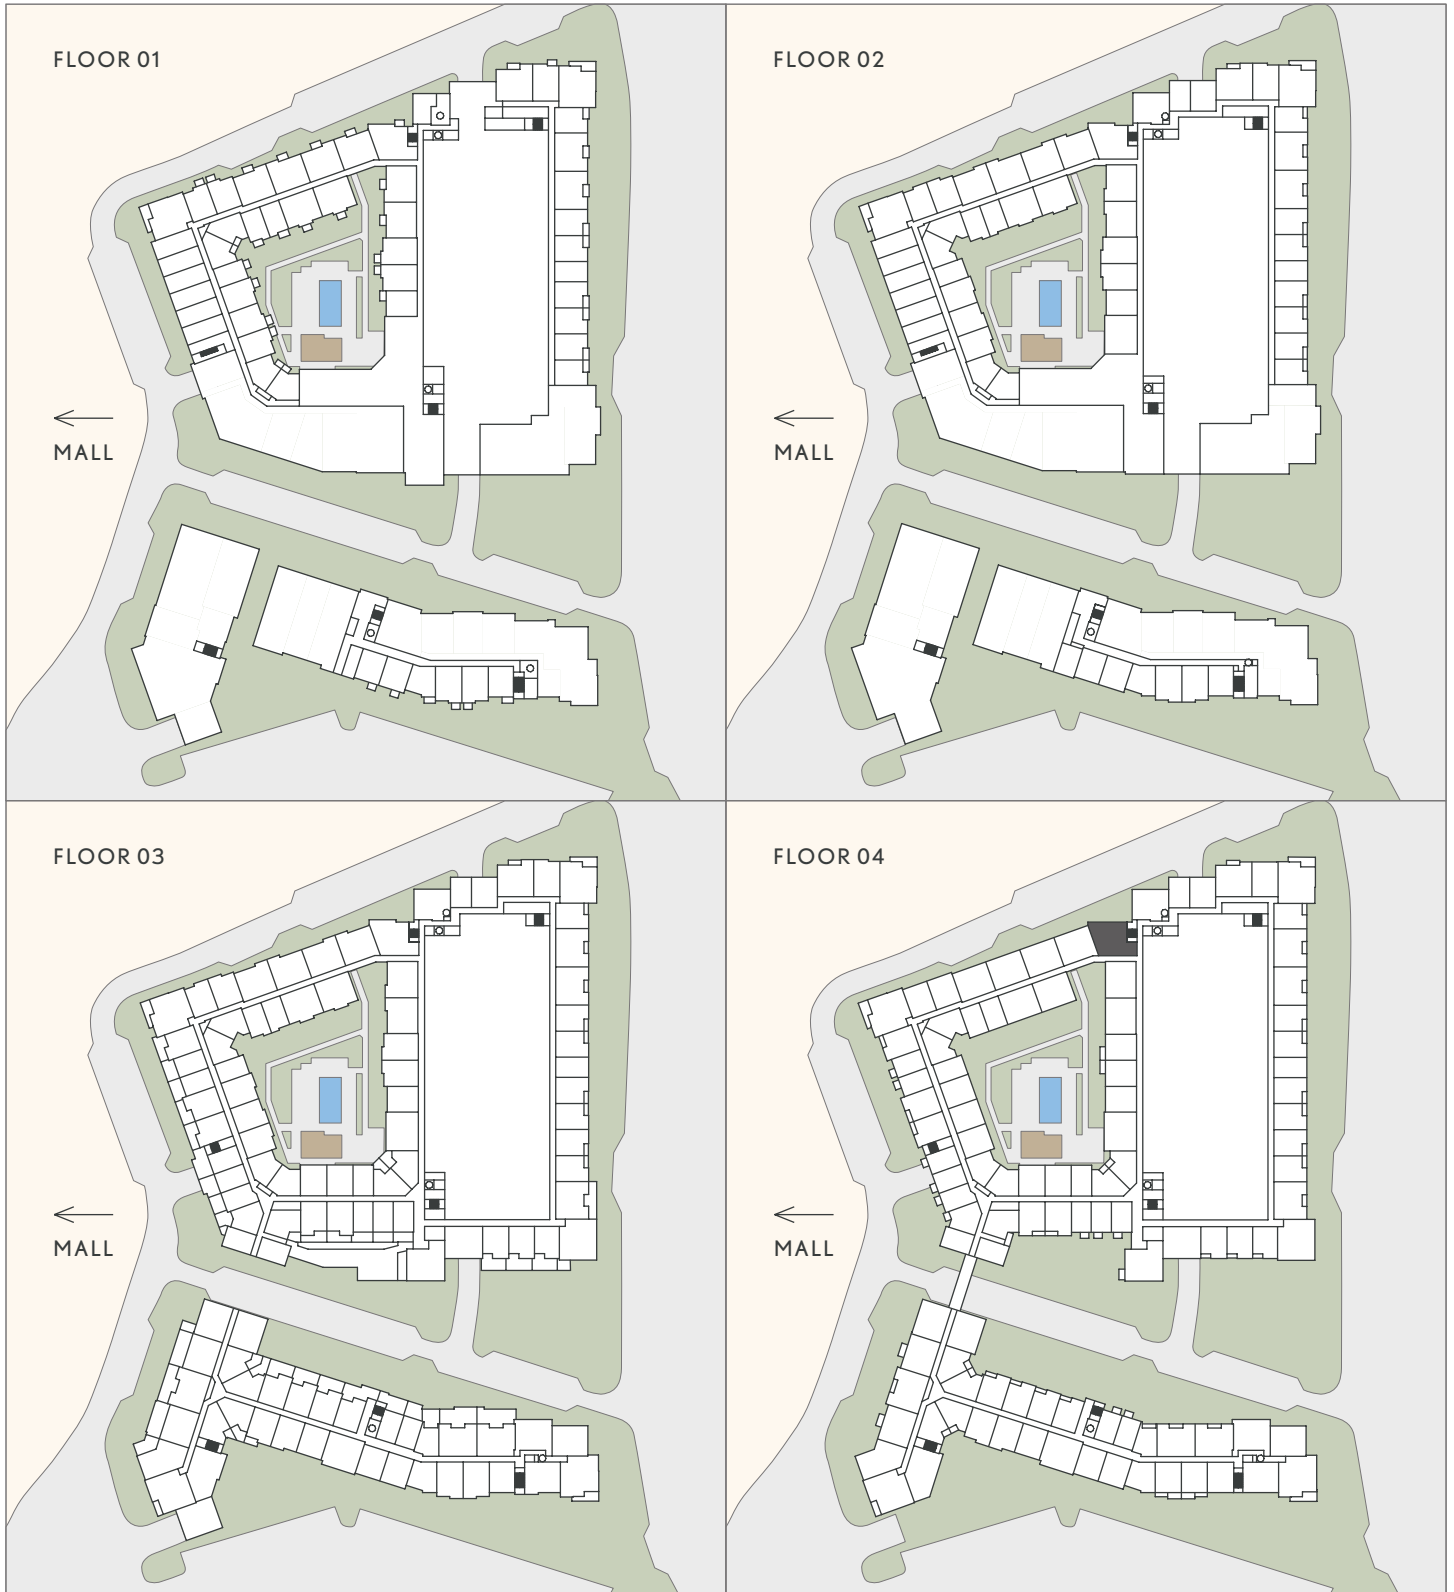

THE  
DOMAINE

AT  
HAWTHORN  
ROW

B4D

2 BED + DEN  
2 BATH  
1,309 SF

Floorplans are artist's rendering. All dimensions are approximate. Actual product and specifications may vary in dimension or detail. Not all features are available in every apartment. Prices and availability are subject to change.

# THE DOMAINE

AT  
HAWTHORN  
ROW

B4D

2 BED + DEN  
2 BATH  
1,309 SF

■ JULIETTE

■ BALCONY / PATIO

■ TERRACE