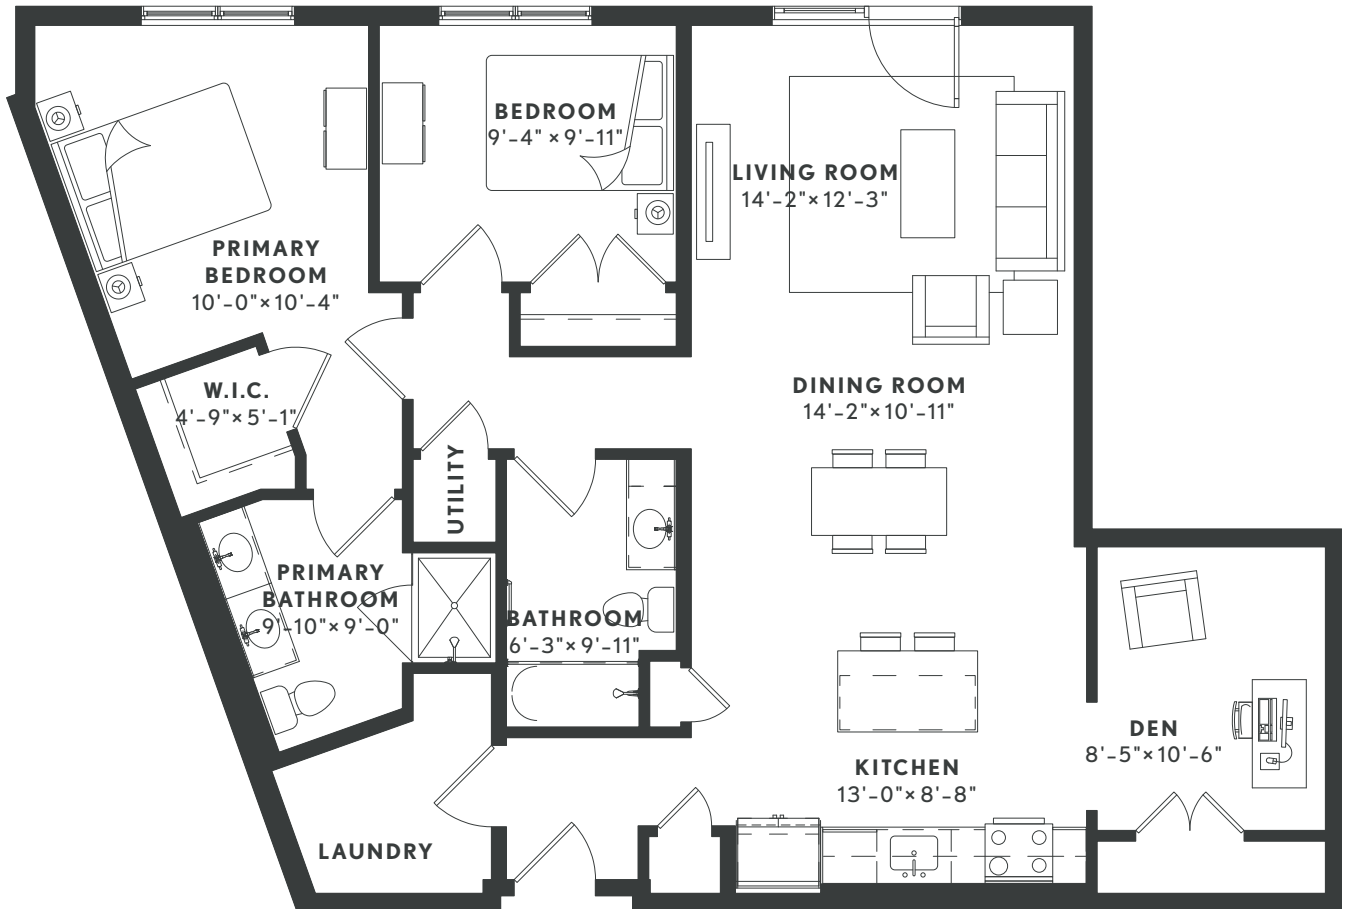

THE  
DOMAINE

AT  
HAWTHORN  
ROW

B4D

2 BED + DEN  
2 BATH  
1,309 SF

Floorplans are artist's rendering. All dimensions are approximate. Actual product and specifications may vary in dimension or detail. Not all features are available in every apartment. Prices and availability are subject to change.

# THE DOMAINE

AT  
HAWTHORN  
ROW

B4D

2 BED + DEN  
2 BATH  
1,309 SF

■ JULIETTE

■ BALCONY / PATIO

■ TERRACE