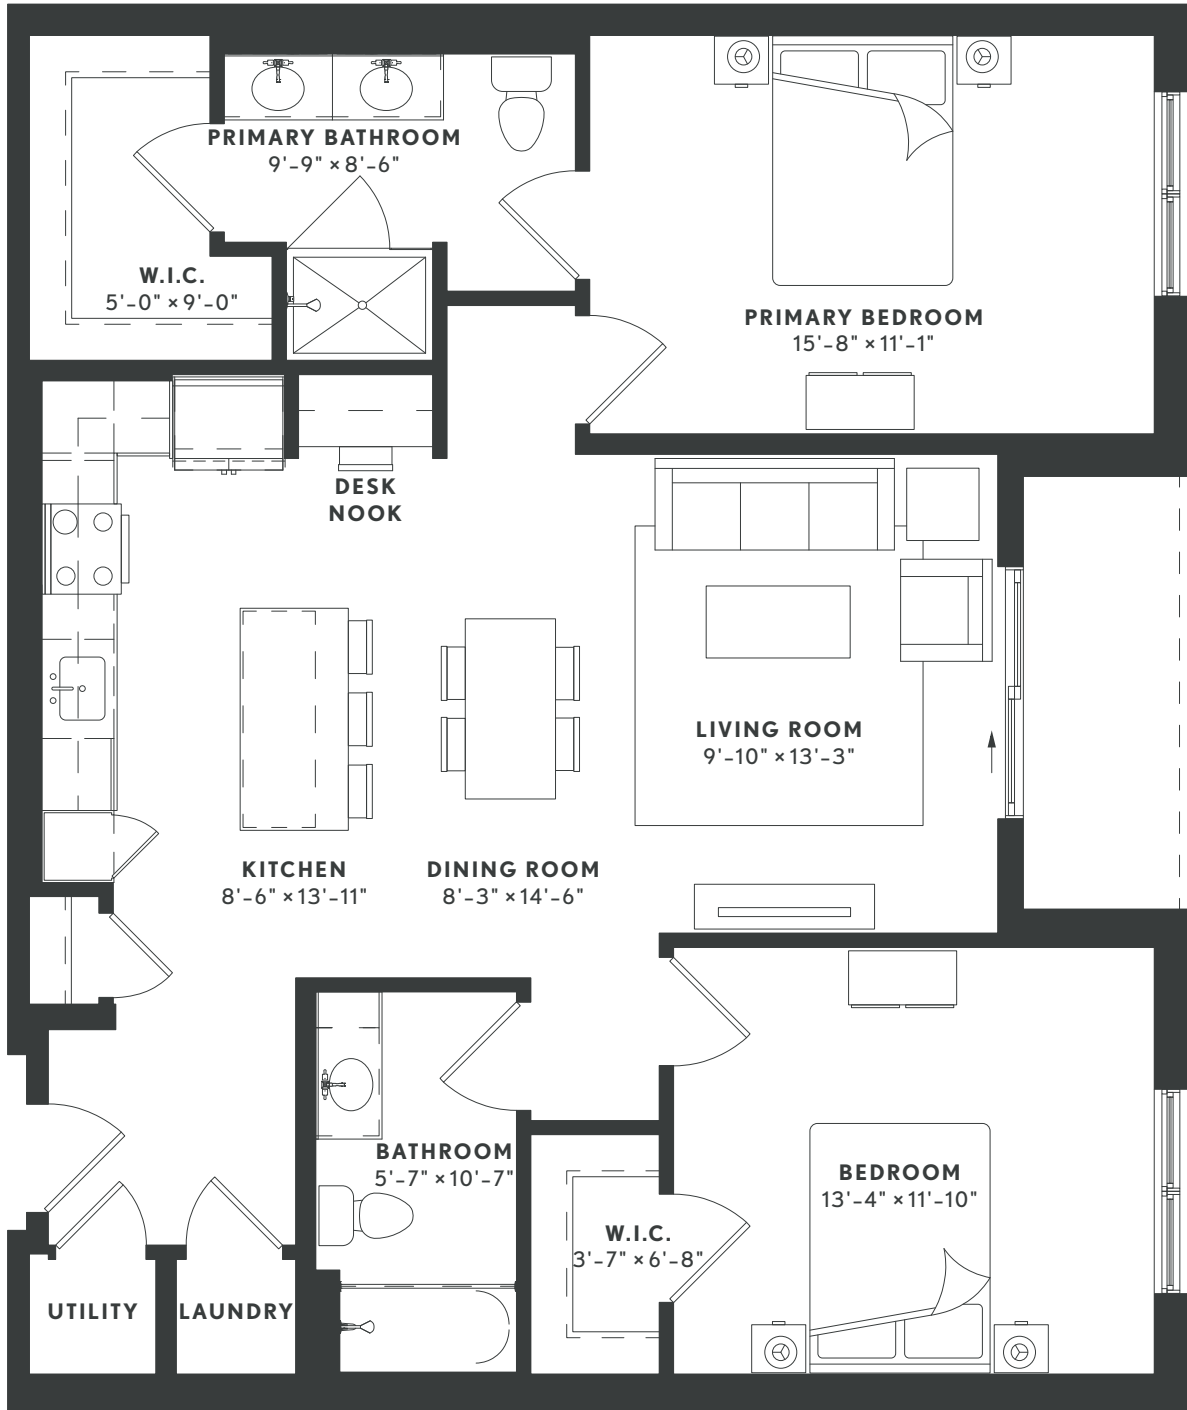

# THE DOMAINE

AT  
HAWTHORN  
ROW

B12

2 BEDROOM  
2 BATH  
1,172 SF

Floorplans are artist's rendering. All dimensions are approximate. Actual product and specifications may vary in dimension or detail. Not all features are available in every apartment. Prices and availability are subject to change.

# THE DOMAINE

AT  
HAWTHORN  
ROW

B12

2 BEDROOM  
2 BATH  
1,172 SF

■ JULIETTE

■ BALCONY / PATIO

■ TERRACE