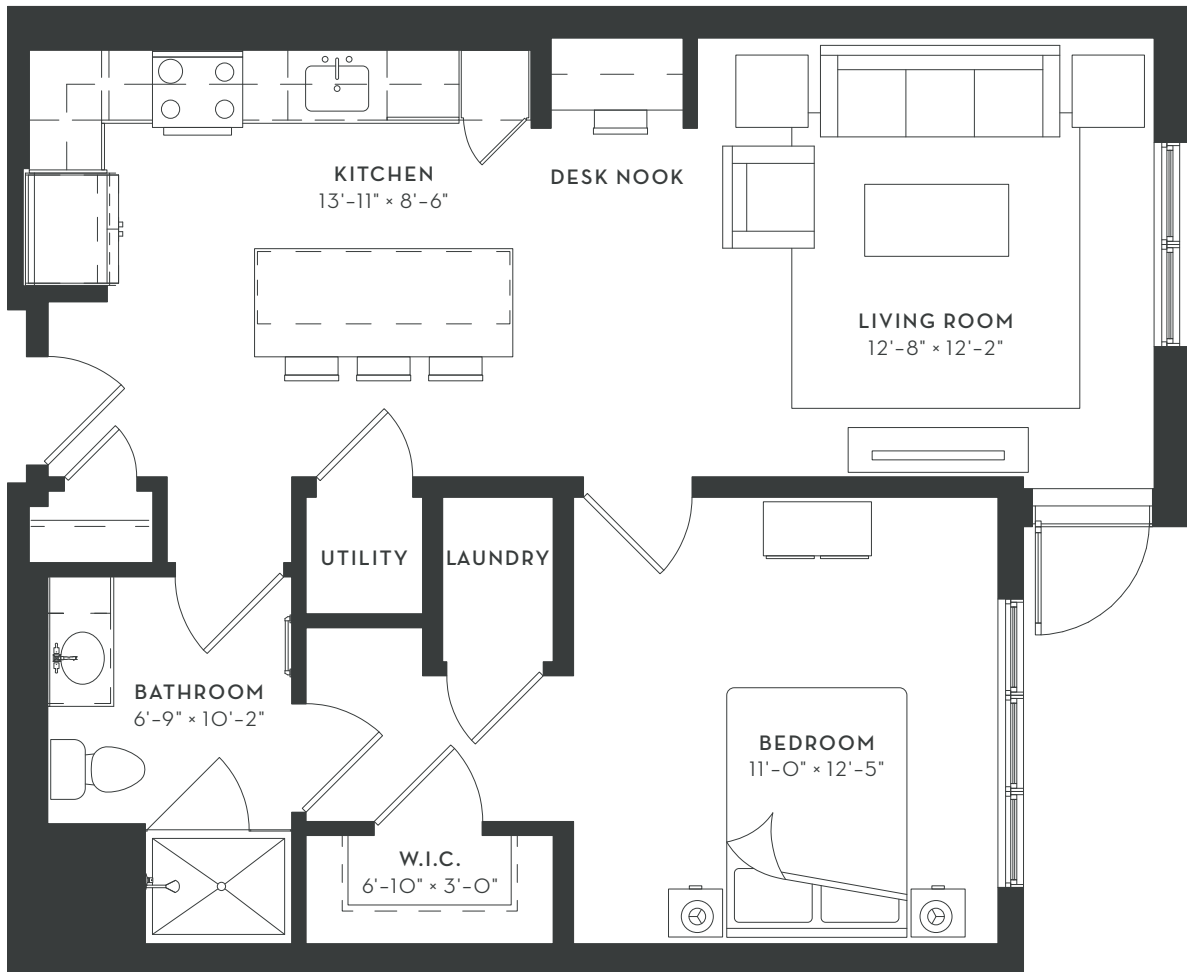

THE DOMAINE

AT
HAWTHORN
ROW

A8

1 BEDROOM
1 BATH
783 SF

Floorplans are artist's rendering. All dimensions are approximate. Actual product and specifications may vary in dimension or detail. Not all features are available in every apartment. Prices and availability are subject to change.

THE DOMAINE

AT
HAWTHORN
ROW

A8

1 BEDROOM
1 BATH
783 SF

■ JULIETTE ■ BALCONY / PATIO ■ TERRACE