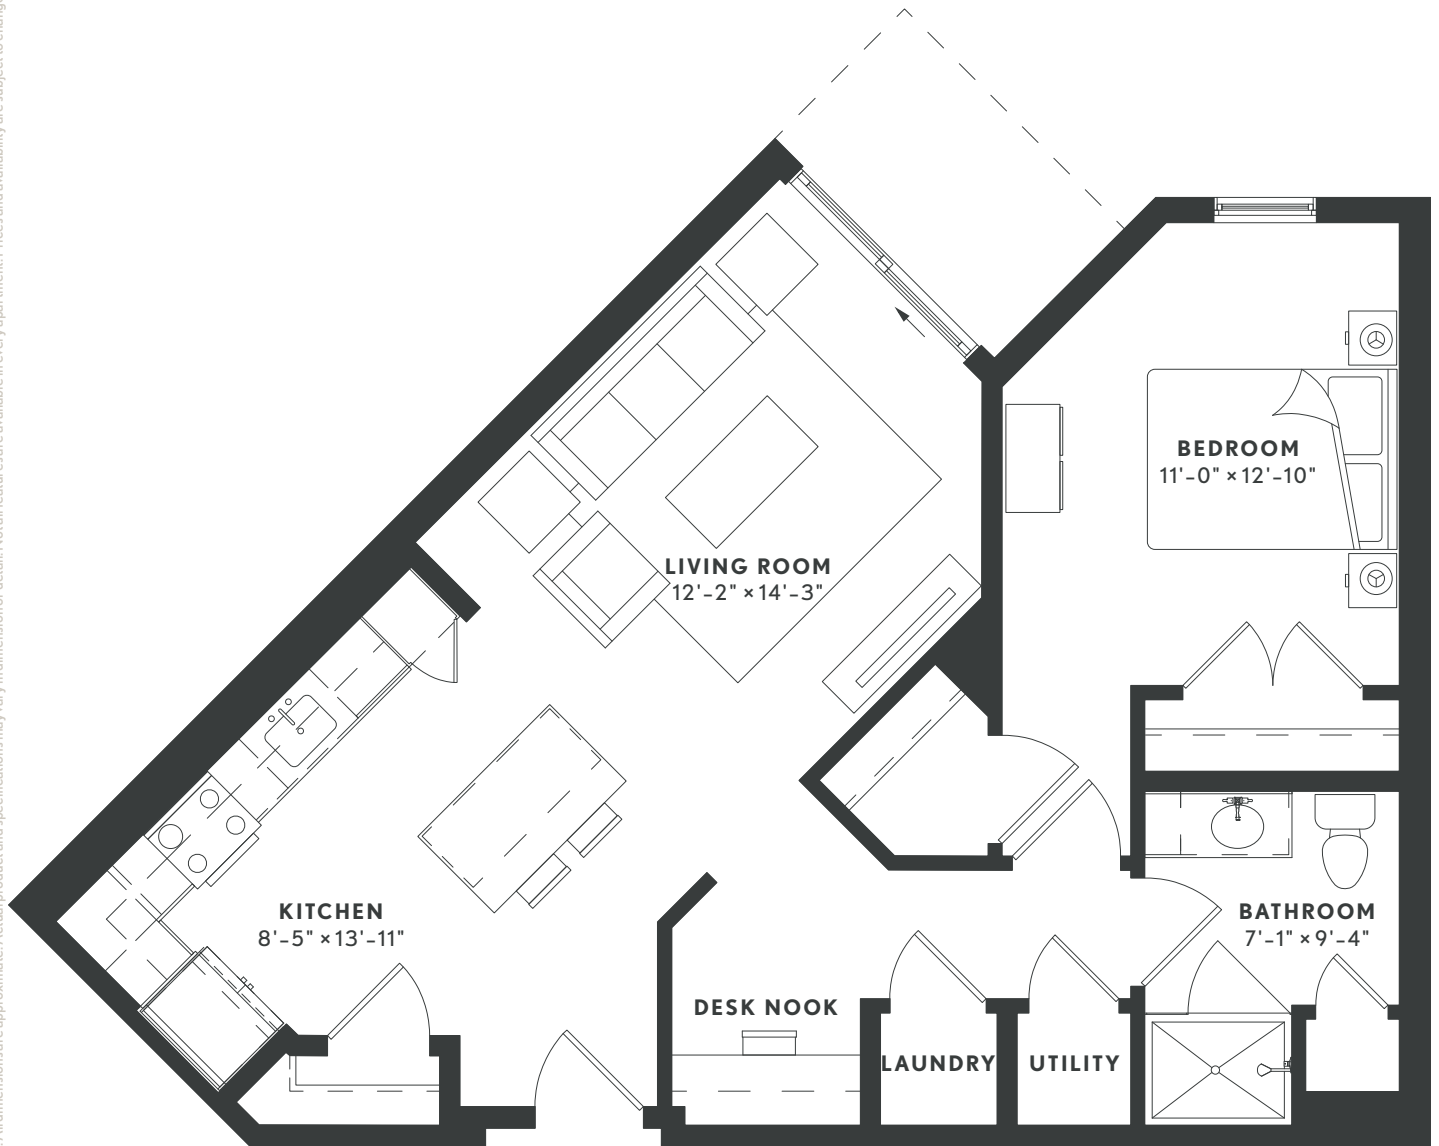

THE  
DOMAINE

AT  
HAWTHORN  
ROW

A7

1 BEDROOM  
1 BATH  
780 SF

Floorplans are artist's rendering. All dimensions are approximate. Actual product and specifications may vary in dimension or detail. Not all features are available in every apartment. Prices and availability are subject to change.

# THE DOMAINE

AT  
HAWTHORN  
ROW

A7

1 BEDROOM  
1 BATH  
780 SF

■ JULIETTE

■ BALCONY / PATIO

■ TERRACE