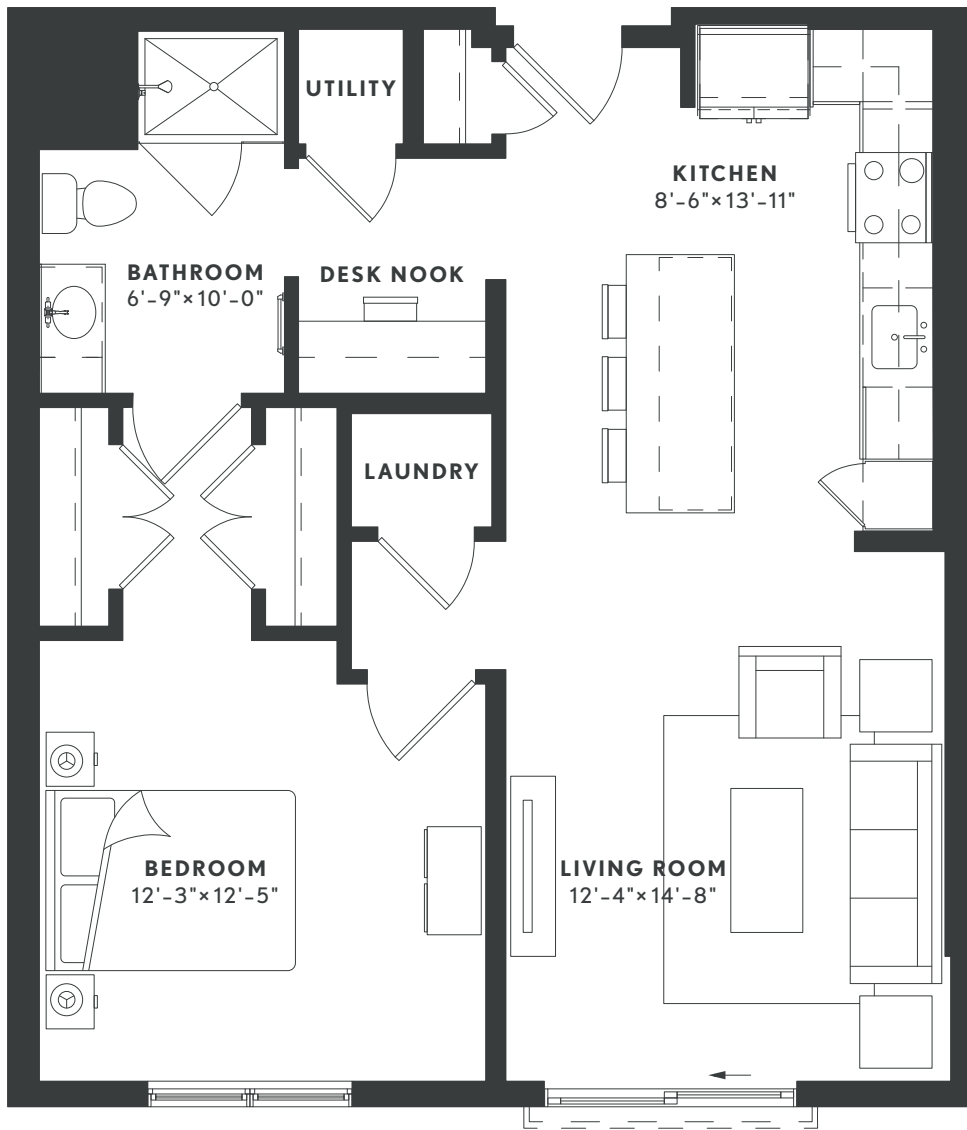

THE DOMAINE

AT
HAWTHORN
ROW

A4

1 BEDROOM
1 BATH
778 SF

Floorplans are artist's rendering. All dimensions are approximate. Actual product and specifications may vary in dimension or detail. Not all features are available in every apartment. Prices and availability are subject to change.

THE DOMAINE

AT
HAWTHORN
ROW

A4

1 BEDROOM
1 BATH
778 SF

■ JULIETTE

■ BALCONY / PATIO

■ TERRACE