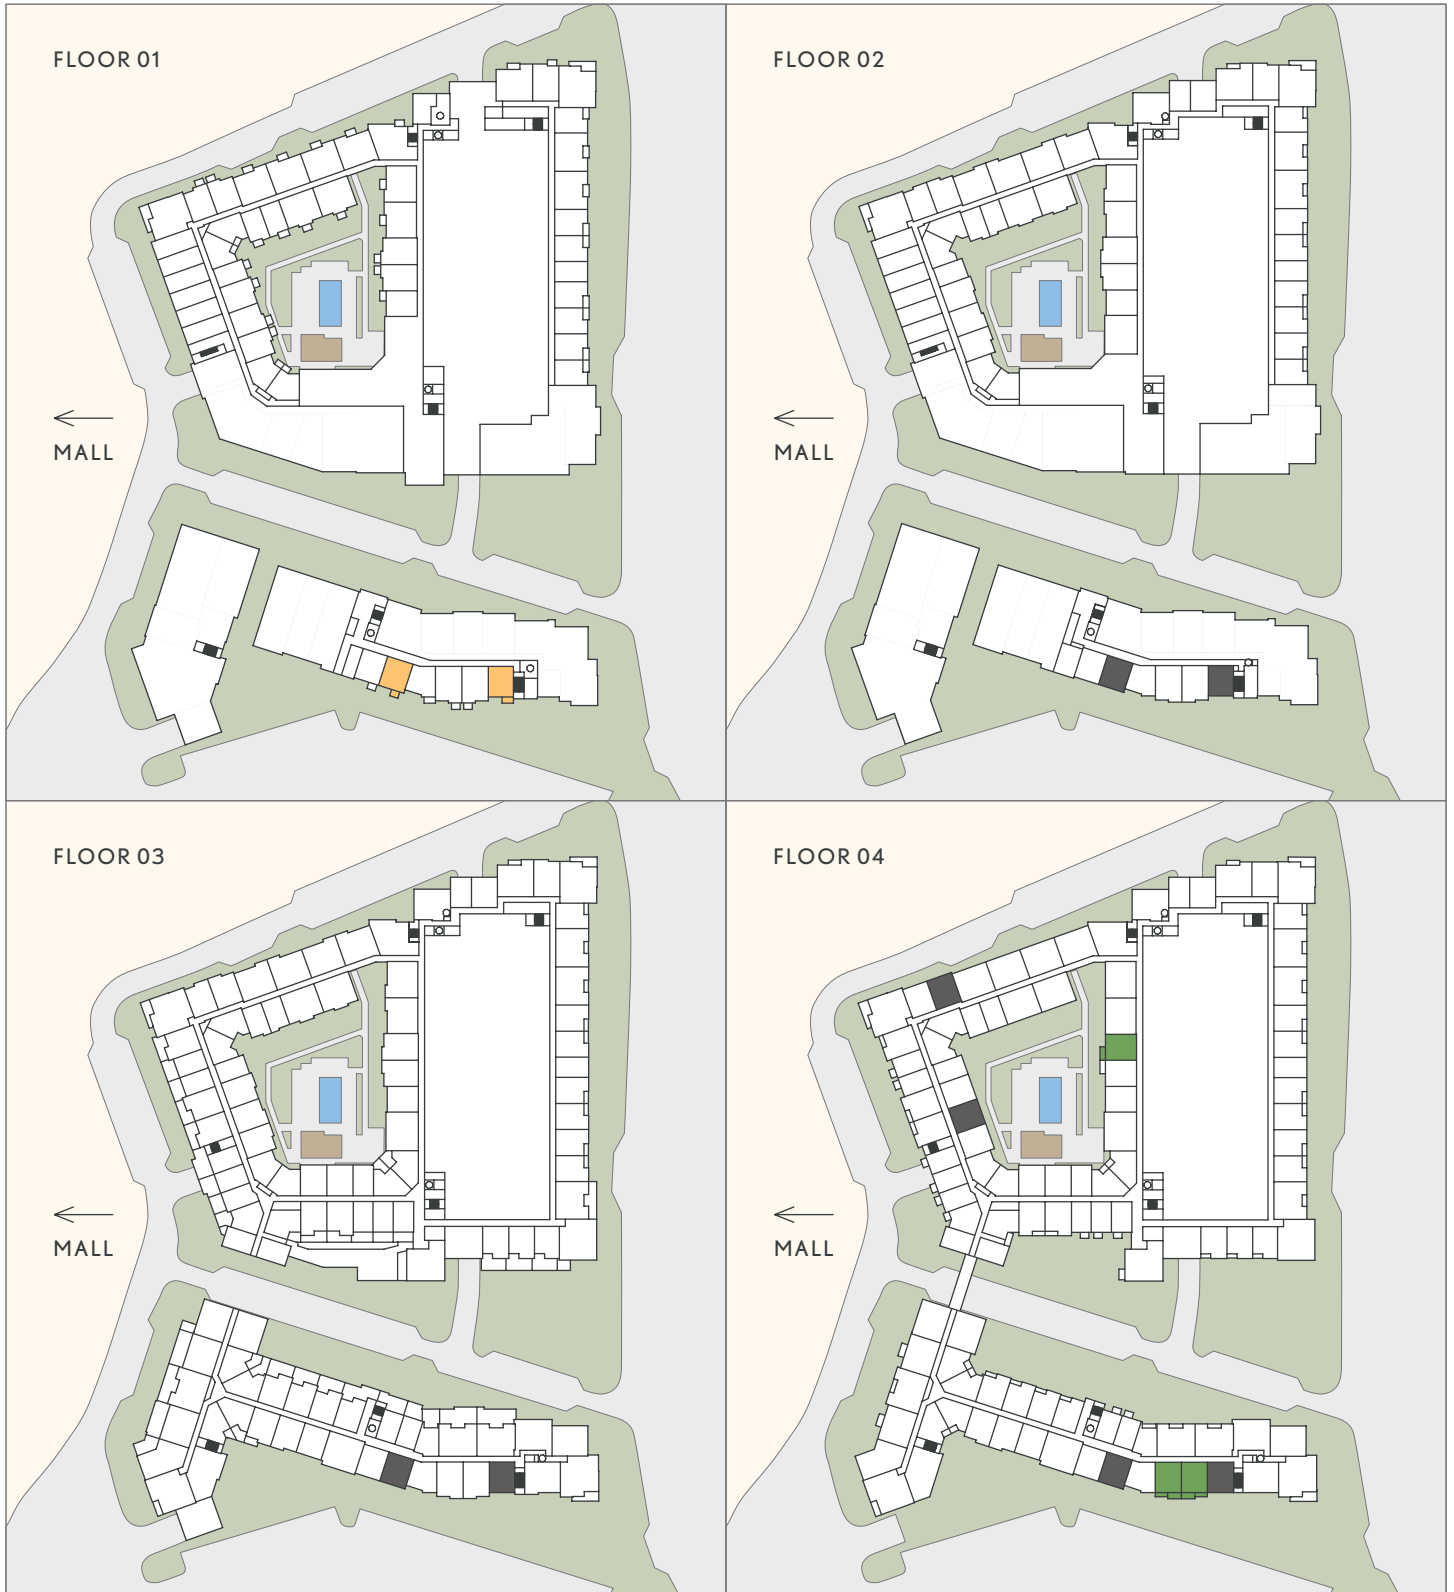

THE DOMAINE

AT
HAWTHORN
ROW

A4

1 BEDROOM
1 BATH
778 SF

Floorplans are artist's rendering. All dimensions are approximate. Actual product and specifications may vary in dimension or detail. Not all features are available in every apartment. Prices and availability are subject to change.

THE DOMAINE

AT
HAWTHORN
ROW

A4

1 BEDROOM
1 BATH
778 SF

■ JULIETTE

■ BALCONY / PATIO

■ TERRACE