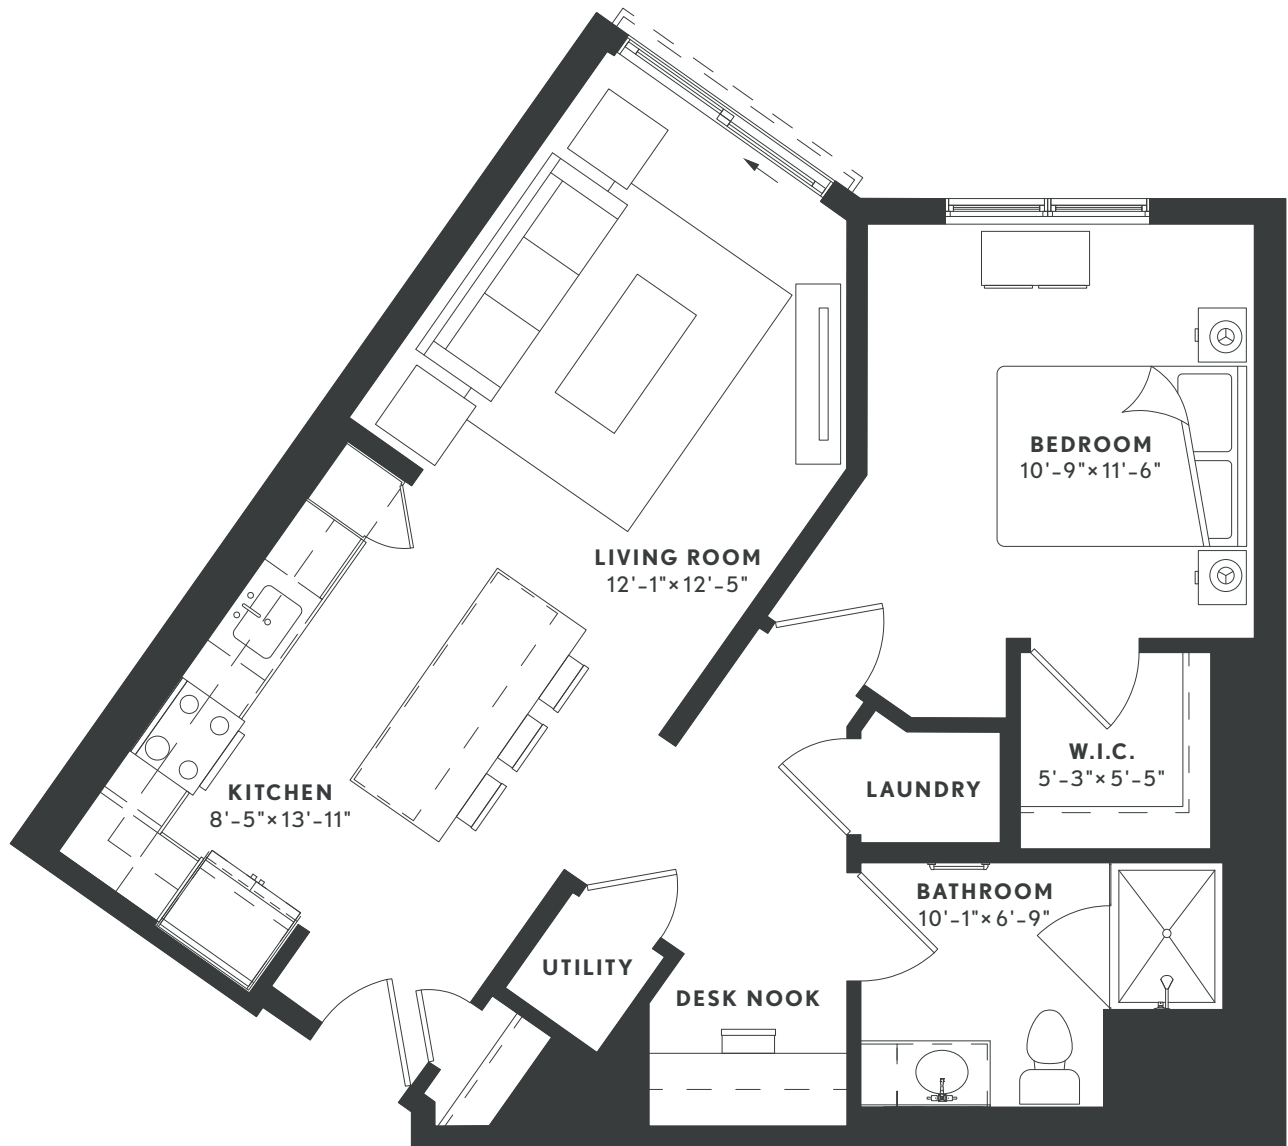

# THE DOMAINE

AT  
HAWTHORN  
ROW

A2

1 BEDROOM  
1 BATH  
757 SF

Floorplans are artist's rendering. All dimensions are approximate. Actual product and specifications may vary in dimension or detail. Not all features are available in every apartment. Prices and availability are subject to change.

# THE DOMAINE

AT  
HAWTHORN  
ROW

A2

1 BEDROOM  
1 BATH  
757 SF

■ JULIETTE

■ BALCONY / PATIO

■ TERRACE