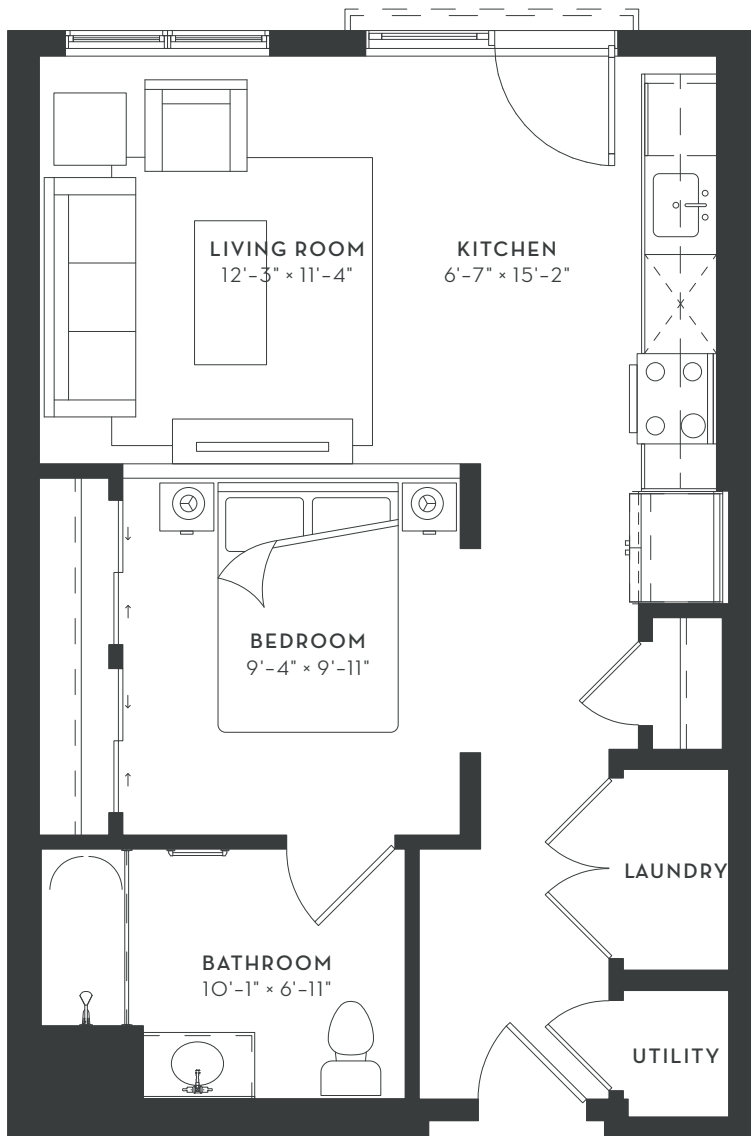

THE DOMAINE

AT
HAWTHORN
ROW

AO4

STUDIO
1 BATH
605 SF

Floorplans are artist's rendering. All dimensions are approximate. Actual product and specifications may vary in dimension or detail. Not all features are available in every apartment. Prices and availability are subject to change.

THE DOMAINE

AT
HAWTHORN
ROW

AO4

STUDIO
1 BATH
605 SF