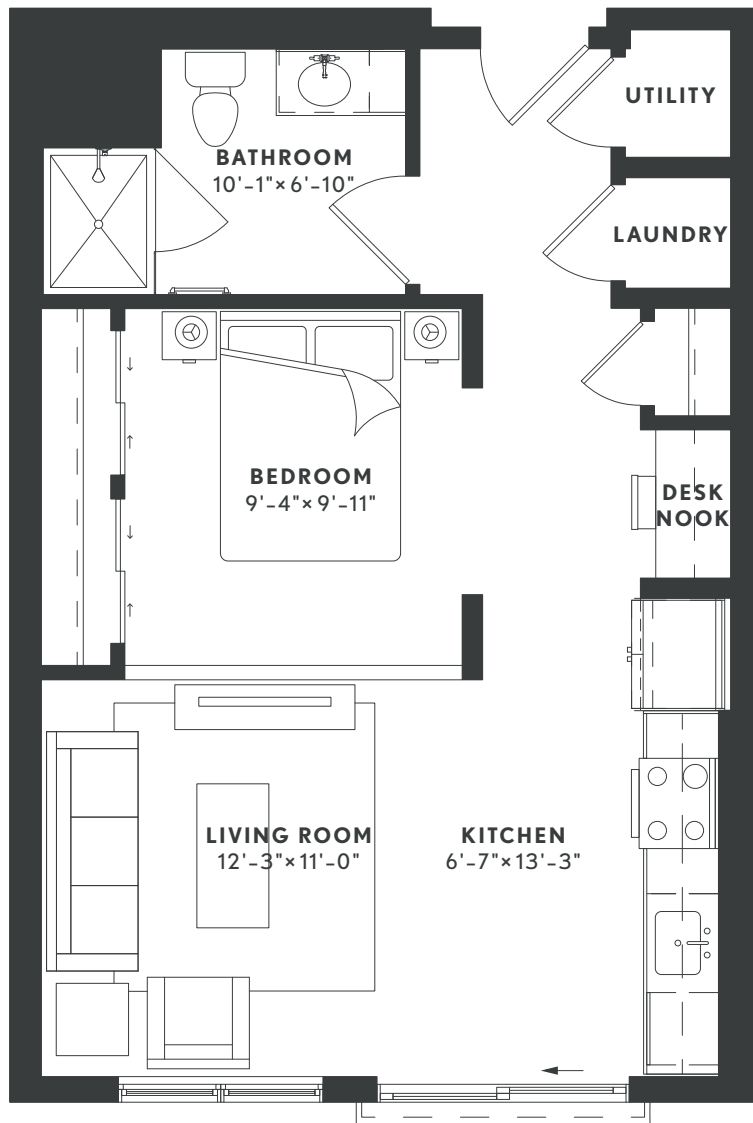

THE
DOMAINE

AT
HAWTHORN
ROW

A01

STUDIO
1 BATH
598 SF

Floorplans are artist's rendering. All dimensions are approximate. Actual product and specifications may vary in dimension or detail. Not all features are available in every apartment. Prices and availability are subject to change.

THE DOMAINE

AT
HAWTHORN
ROW

A01

STUDIO
1 BATH
598 SF

■ JULIETTE

■ BALCONY / PATIO

■ TERRACE